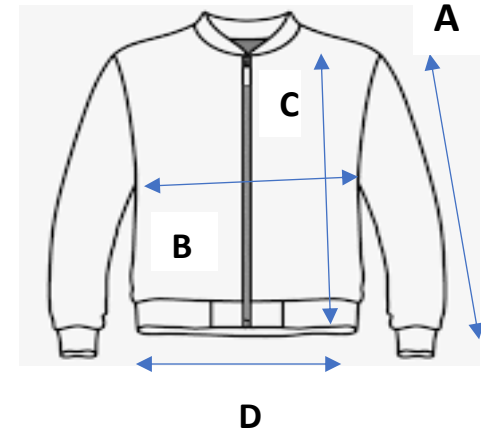

	SLEEVES (A)	CHEST (B)	LENGTH (C)	BOTTOM/END OF JACKET (D)
6-12 MONTH	9	13	12.5	10
12-18 MONTH	9.5	13.5	13	10.5
18-24 MONTH	10.3	14	14	10.7
2-3 YRS	13.2	13.5	14.7	10.8
3-4 YRS	15	14.5	15.2	11.5
5-6 YRS	16.3	15.5	16.8	12
7-8YRS	17	16	17	12.7

PLEASE NOTE

THESE ARE ONLY APPROX GUIDES.
MEASUREMENTS ARE IN INCHES